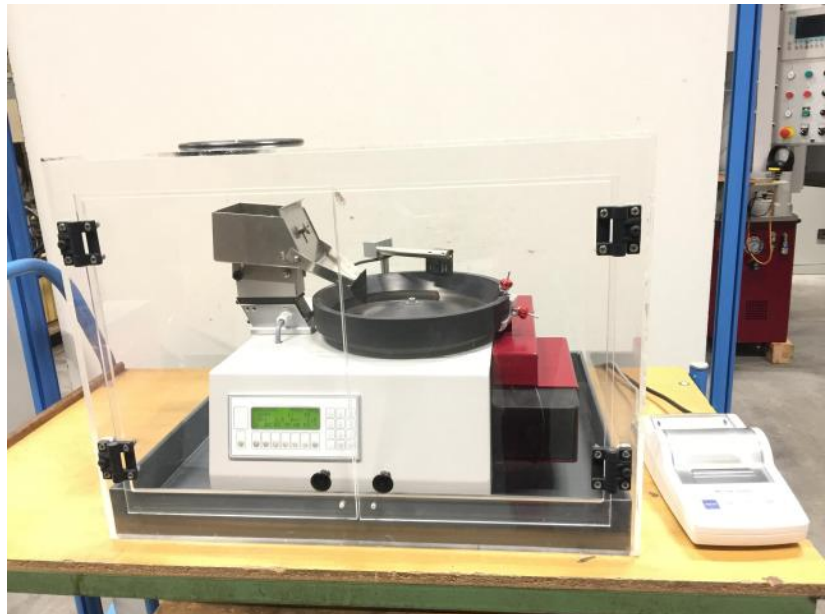

ATEC CYL Macount

Kind : Counting machine
Manufacturer : ATEC CYL
Model : Macount
Year : 2003
Serial : M0534
Stock : P1967

TECHNICAL DETAILS

- voltage	: 230 [V]
- dimensions	: 550 x 450 x 400 [mm]
- weight	: 40 [kg]