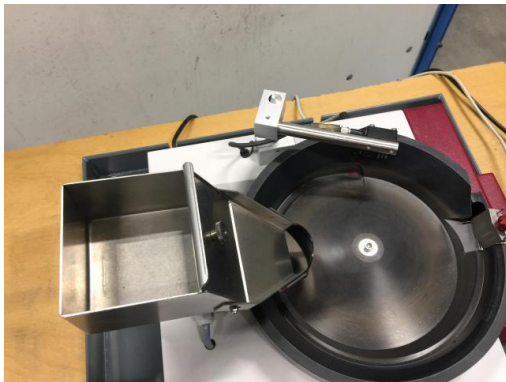

ATEC CYL Macount

Kind : Counting machine
Manufacturer : ATEC CYL
Model : Macount
Year : 2003
Serial : M0534
Stock : P1967

TECHNICAL DETAILS

- voltage	: 230 [V]
- dimensions	: 550 x 450 x 400 [mm]
- weight	: 40 [kg]