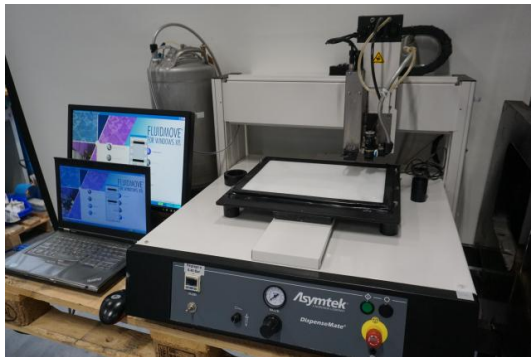

ASYMTEK Encolleuse - D585

Kind : Various machines
Manufacturer : ASYMTEK
Model : Encolleuse - D585
Year : 2011
Serial : 31574
Stock : P2419

TECHNICAL DETAILS

- Glue dispenser
- With piston pump
- Movement : 585 x 525 [mm]
- For high-viscosity products
- Operating system : Windows XP
- Power supply : 100-240 [V]
- Frequency : 50-60 [Hz]
- Current rating : 5 [A]
- X axes : 525 [mm]
- Y axes : 525 [mm]