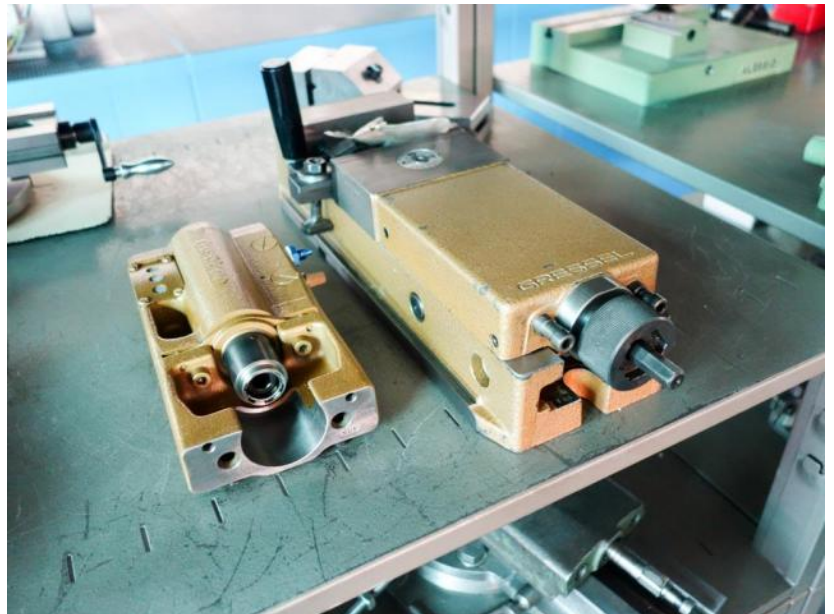

GRESSEL MHS 125

Kind : Various machines
Manufacturer : GRESSEL
Model : MHS 125
Stock : P1420

TECHNICAL DETAILS

- Power : 20-30-40 [kN]
- Width : 125 [mm]
- With pneumatic clamping